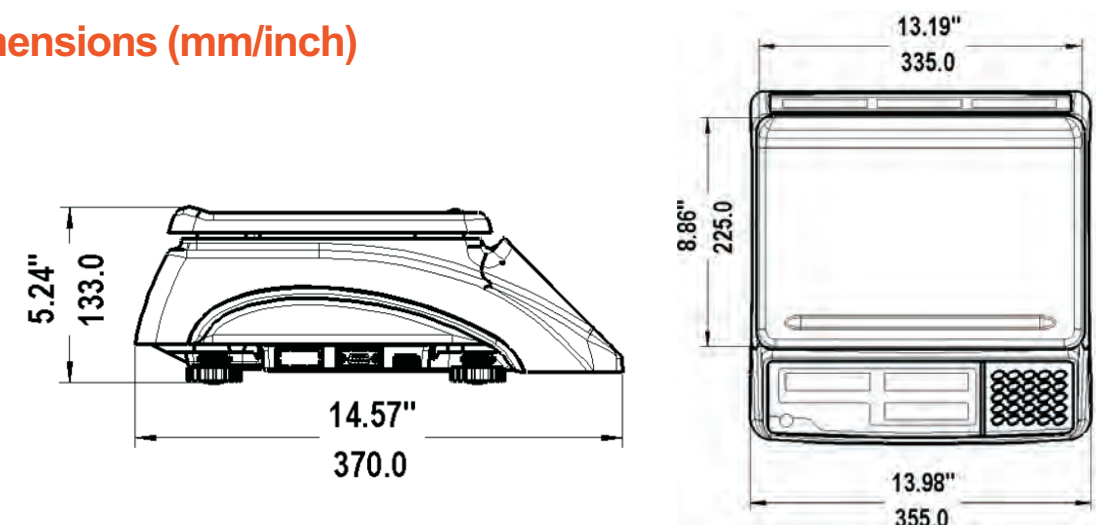

## Features

- **Applications:** OIML & EC Type approved, Legal for Trade Application  
Stores, catering, intend to be used for direct sales to the public
- **Loadcell:** Single Alum. load cell, resolution up to 1/7,500
- **Construction:** Removable stainless steel weighing platter for convenient cleaning  
Rugged ABS housing provides years of service  
Heavy duty X-shaped cast Alum. load cell bracket  
Equipped with adjustable feet and leveling bubble for quick set-up and stability
- **Indicator:** Large and easy-to-read LCD display with white backlight  
25 keys: on/off, print, enter, clear, tare, unit, zero, save, RC.PLU, ST.PLU, M1-M5, 0-9
- **Functions:** 265 PLU, includes 5 PLU hot keys  
PLU remembers Name, Ingredients, Life, Unit price, Item code  
Convenient programmable software for downloading and uploading PLUs  
Available to connect an external printer (Argox OS-2130D) for printing labels

## Specifications

Item	Parameters			
Model	EHC-PF-6	EHC-PF-15	EHC-PF-30	EHC-PF-30D
Capacity	6kgx0.002kg	15kgx0.005kg	30kgx0.01kg	0-15kgx0.005kg / 15-30kgx0.01kg
Units of Measure	kg, g, lb:oz			
Display	3 windows, 6 digits/window, 0.73" (18.5mm) high, 7 segments LCD display with white backlight			
Power	12V DC 500mA adapter, 6V 4Ah lead-acid rechargeable battery			
Serial Port	RS232, USB			
Operation Temp	-10°C to 40°C (14°F to 104°F)			
Platform size	335x225mm / 13.19"x8.86"			
Packing size	950x450x520mm/4pcs			
Shipping Weight	G.W.: 25kg N.W.: 23kg			
Approvals	OIML, CE and WEEE directive, UL/CE/BSVI Energy approved power adapter			
Options	RS232 / USB cable, ARGOX OS-2130D printer			

## Dimensions (mm/inch)

- **OIML & EC Type Approved**  
OIML Cert. No.: R76/2006-NL1-16.08  
EC Type Cert. No.: T8556

- Up to 265 easy-to-add PLUs for quick reference

- Heavy-duty aluminum frame can support loads up to 60kg
- Integrated carry handle for easy portability