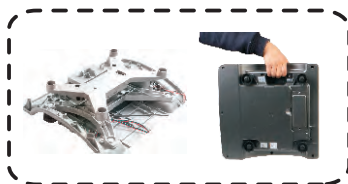

- Heavy-duty aluminum frame can support loads up to 60kg
- Integrated carry handle for easy portability