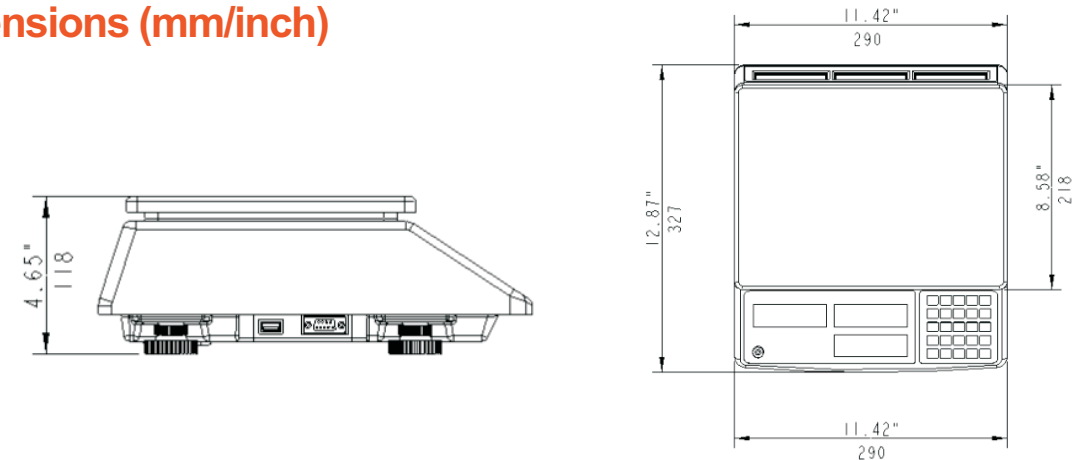

Features

- **Applications:** Stores, shops, supermarkets
- **Loadcell:** Single Alum. load cell, resolution up to 1/7,500
- **Construction:** Rugged ABS housing with removable stainless steel weighing platter
Heavy duty X-shaped cast Alum. load cell bracket
Adjustable feet and leveling bubble for quick set-up and stability
- **Indicators:** LED display with adjustable brightness or LCD display with backlight for option
25 keys: On/off, print, enter, clear, unit, tare, zero, ST.PLU, save, RC.PLU, M1-M5, 0-9
- **Functions:** 265 PLUs, includes 5 hot keys
PLU memorizes Name, Ingredients, Life, Unit price, Item code
Convenient programmable software for downloading and uploading PLUs
Available to connect an external printer (Argox OS-2130D) for printing labels

Specifications

Item	Parameters		
	EHC-PH-6	EHC-PH-15	EHC-PH-30
Capacity	0-3kgx1g / 3-6kgx2g 0-6lbx0.002lb / 6-15lbx0.005lb	0-6kgx2g / 6-15kgx5g 0-15lbx0.005lb / 15-30lbx0.01lb	0-15kgx5g / 15-30kgx10g 0-30lbx0.01lb / 30-60lbx0.02lb
Units of Measure	kg, lb, oz		
Display	LED display: 6 digits, 0.56" (14.2mm) high, 7 segments with 3 adjustable brightness levels LCD display: 6 digits, 0.56" (14.2mm) high, 7 segments LCD display with white backlight		
Power	12V DC 500mA adapter, built-in rechargeable battery		
Serial Port	Standard Bi-directional RS232; USB		
Operation Temp	-10°C to 40°C (14°F to 104°F)		
Platform size	290x218mm / 11.42"x8.58"		
Packing size	720x400x345mm/4pcs/ctn		
Shipping Weight	G.W.: 21kg N.W.: 19kg		
Approvals	CE and WEEE directive, UL/CE/BS / VI Energy approved power adapter		
Options	RS232 cable, USB cable, ARGOX OS-2130D printer		

Dimensions (mm/inch)

- LED or LCD display shows Weight, Unit Price and Total Price with operator and customer view
- Up to 265 easy-to-add PLUs for quick reference

- Removable SS platter for easy clean-up
- Heavy-duty cast Aluminum load cell bracket for safe loading
- Integrated carry handle for easy portability